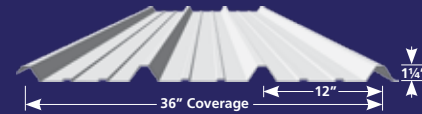

GULFPBR™

Strength and durability make this exposed fastener panel a top choice for many commercial and residential applications.