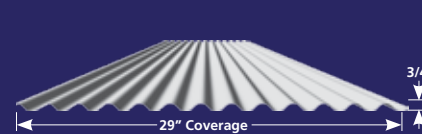

GULFWAVE™

Ride the wave of architectural distinction with this 3/4" high rolling rib exposed fastener panel.